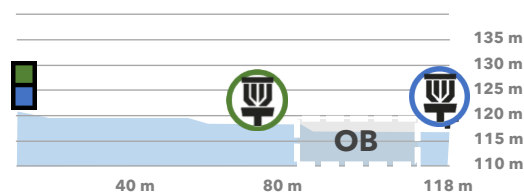

Elevation: -6 m

HÅLSPONSOR: