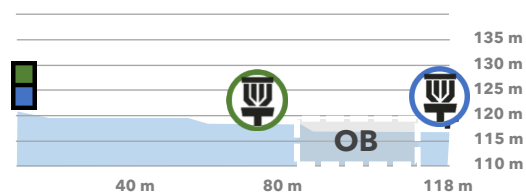

Elevation: -6 m

HÅLSPONSOR: