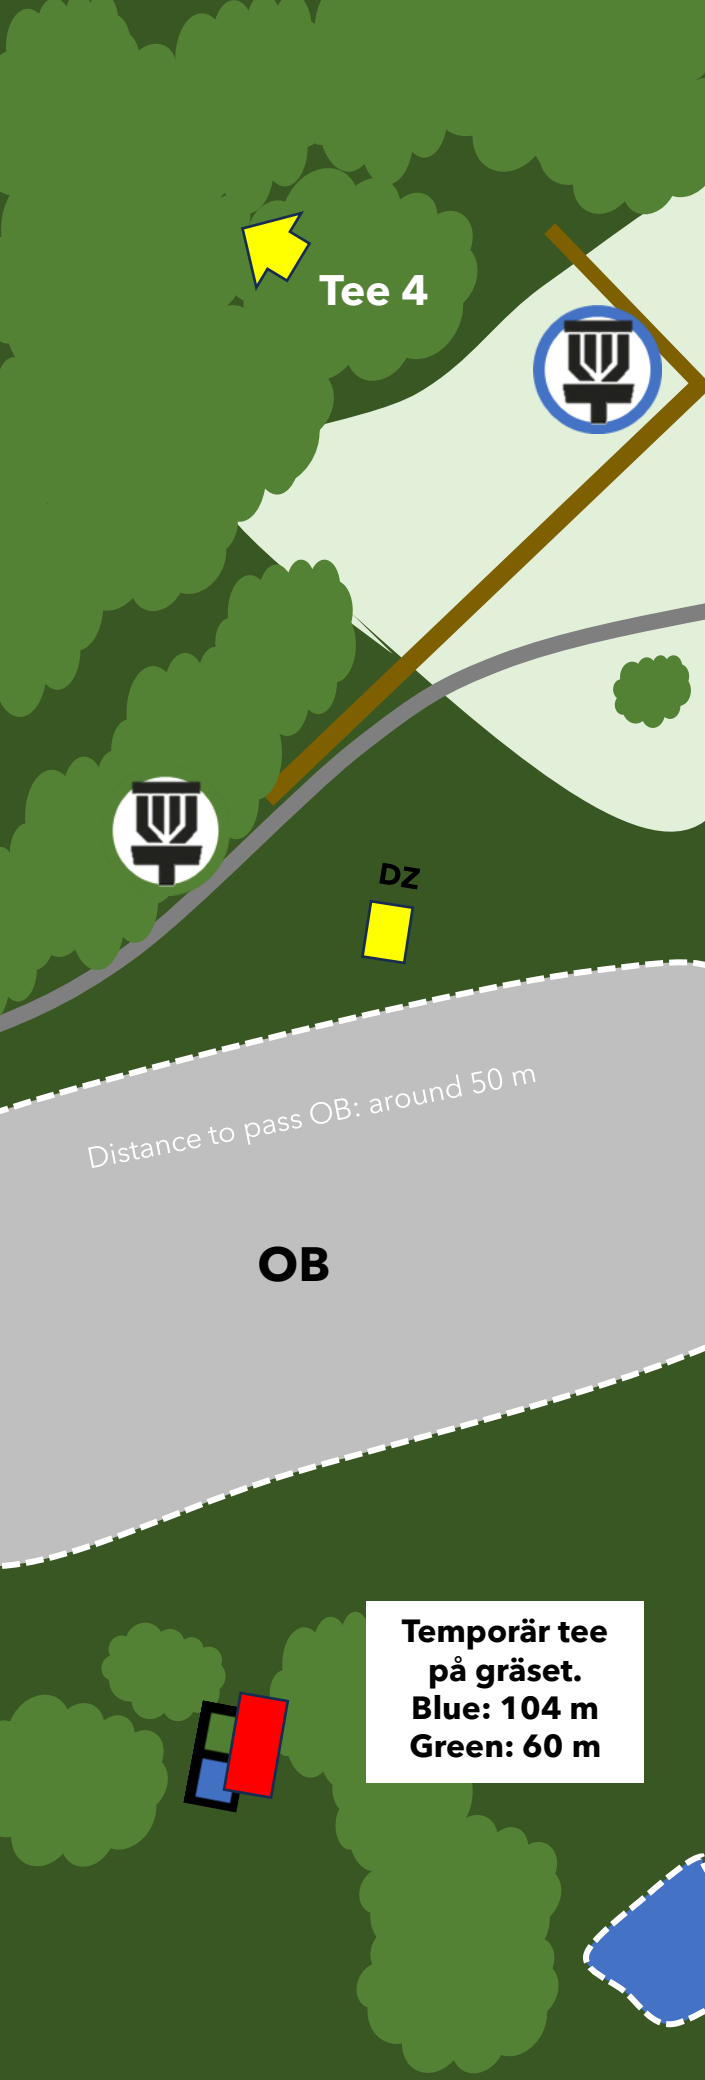

VINTERBANAN
WINTER COURSE